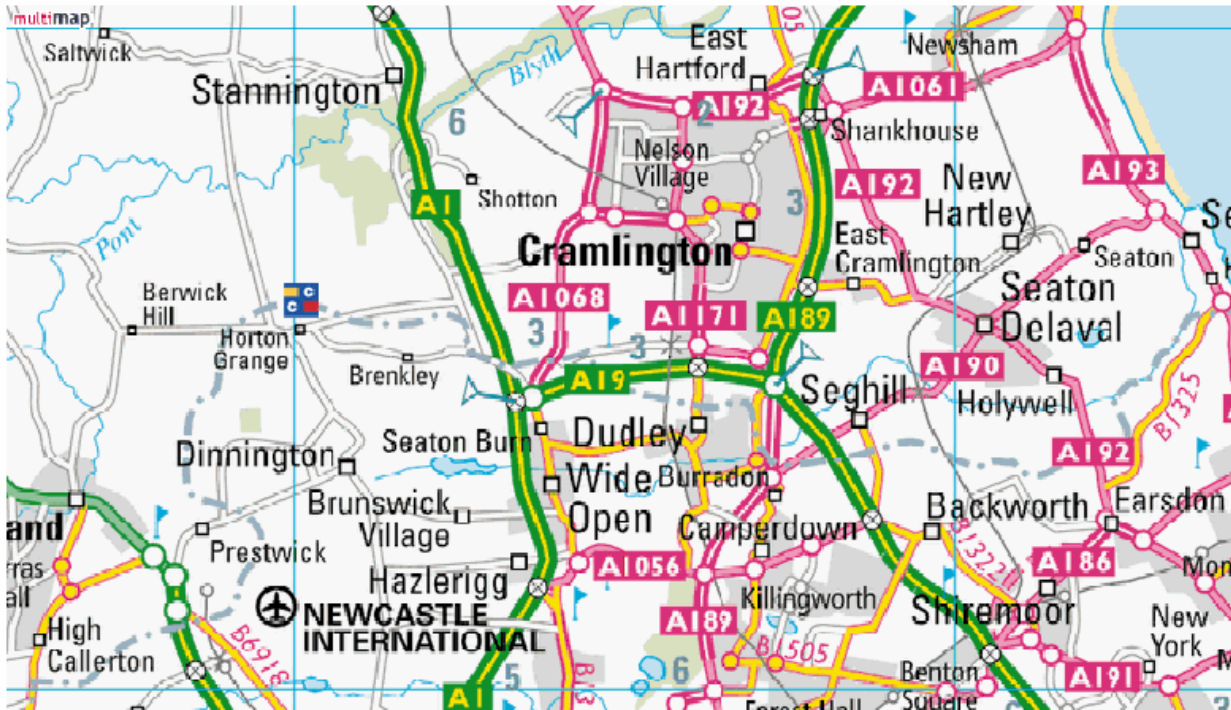

Creating Careers Ltd

5 Horton Park,
Berwick Hill Road,
Seaton Burn,
Newcastle Upon Tyne,
NE13 6BU

T: +44 (0) 1661 864470

F: +44 (0) 1661 864471

www.creatingcareers.com

Horton Park is located adjacent to Horton Grange Hotel.

By Train

The office is located approximately 10 miles from Newcastle Central Station, and taxis are available outside the station.

By Air

The office is a 10 minute taxi ride from Newcastle International Airport.

By Car

Northbound from the A1:

- Leave the A1 at exit signposted for Cramlington and Tyne Tunnel.
- At the roundabout, take the first exit, signposted Blagdon.
- Continue over the bridge and take the left signposted Blagdon Farm Shop / Milkhope Centre
- You will pass the Blagdon Farm Shop / Milkhope Centre on your right.
- The entrance to Horton Park is immediately after the Horton Grange Hotel, on the right.

Southbound from the A1:

- Leave the A1 at exit signposted for Ponteland / Dinnington / Blagdon.
- Follow signs for Blagdon Farm Shop / Milkhope Centre.
- You will pass the Blagdon Farm Shop / Milkhope Centre on your right.
- The entrance to Horton Park is immediately after the Horton Grange Hotel, on the right.